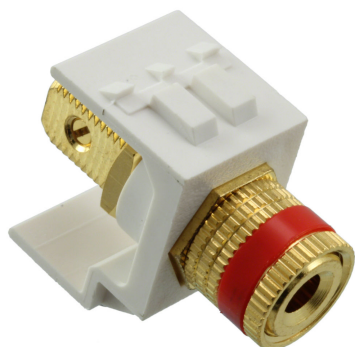

1-1479191-3

SL Series Speaker Post Insert, red stripe, alpine white.

Product Classification

Regional Availability	Asia
Portfolio	NETCONNECT®
Product Type	Insert
Product Series	SL Series

General Specifications

Color	Alpine white
Interface Type	Speaker post
Outlet Orientation	Flat
Total Ports, quantity	1

Dimensions

Height	20.066 mm 0.79 in
Width	14.478 mm 0.57 in

Packaging and Weights

Packaging quantity	1
---------------------------	---