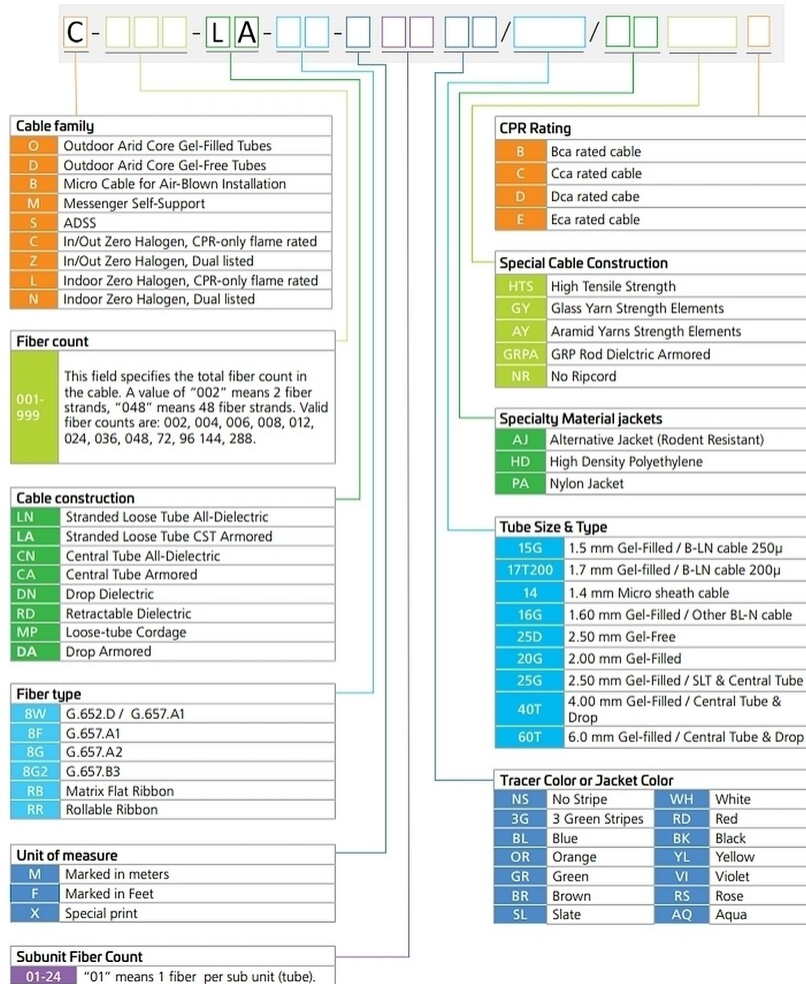

C-LA

Fiber Optic Cable, Indoor/outdoor Low Smoke Zero Halogen, CPR-only flame rated, Stranded Loose Tube CST Armored Cable

- Indoor/outdoor cables are tough enough for outdoor use while also being listed for indoor use
- Superior mechanical and optical performance with unmatched stability and quality

Product Classification

Regional Availability	Asia Australia/New Zealand EMEA Latin America North America
Portfolio	CommScope®
Product Type	Fiber indoor/outdoor cable
Product Series	C-LA

General Specifications

Cable Type	Stranded loose tube
Construction Type	Armored
Subunit Type	Gel-filled

Ordering Tree

C-LA

Environmental Specifications

Environmental Space Low Smoke Zero Halogen (LSZH)