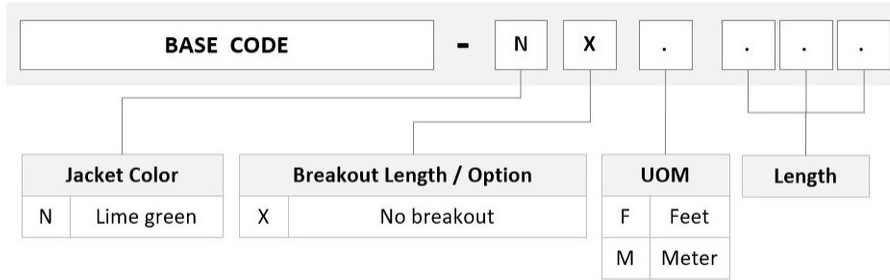

Jacket Color

Lime green

Polarity

Pairs, flipped

Total Fibers, quantity

2

Dimensions

Cable Assembly Length Range (m)

1 – 999

Cable Assembly Length Range (ft)

1 – 999

Diameter Over Jacket

1.6 mm | 0.063 in

Ordering Tree

FDVLC42

Mechanical Specifications