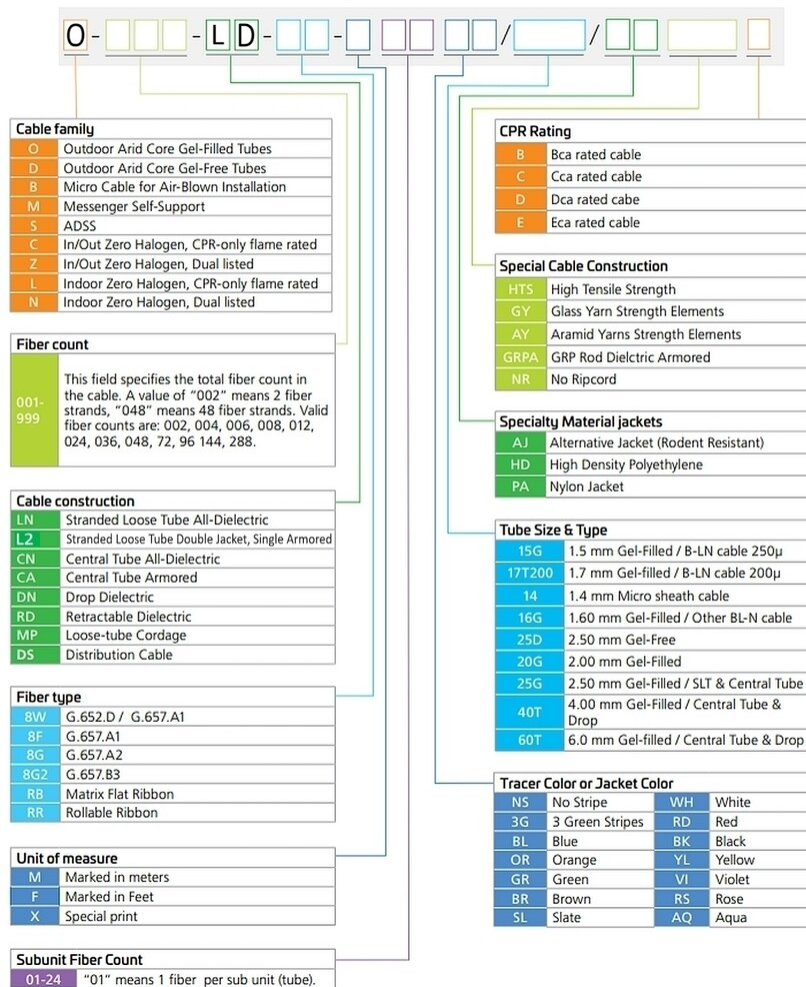

O-LD

Environmental Specifications

Environmental Space Buried